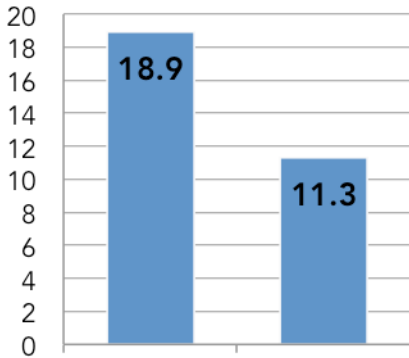

FACULTY AT A GLANCE 2020–21

Faculty Population
 by status

■ Full Time (329) ■ Part Time (559)

New Hires
 for AY2020-21

■ Full Time (1) ■ Part Time (33)

Years of Service
 avg. in years

Full Time Part Time

Faculty Population
 by rank