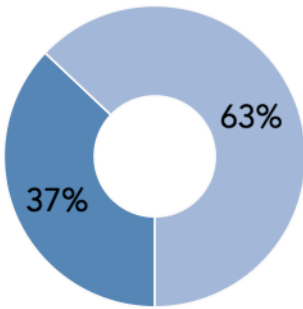

FACULTY AT A GLANCE 2020–21

Faculty Population
 by status

■ Full Time (329) ■ Part Time (559)

New Hires
 for AY2020-21

■ Full Time (1) ■ Part Time (33)

Years of Service
 avg. in years

Full Time Part Time

Faculty Population
 by rank