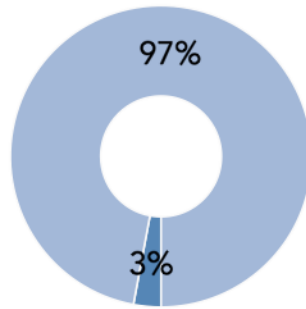

FACULTY AT A GLANCE 2020–21

Faculty Population
 by status

■ Full Time (329) ■ Part Time (559)

New Hires
 for AY2020-21

■ Full Time (1) ■ Part Time (33)

Years of Service
 avg. in years

Full Time Part Time

Faculty Population
 by rank

■ PR (302) ■ AO (254) ■ AI (287) ■ IN (45)

ABBREVIATIONS: PR - Professor
 AO - Associate Professor
 AI - Assistant Professor
 IN - Instructor

SOURCE: Personnel data furnished by Berklee College of Music, updated Spring 2021.