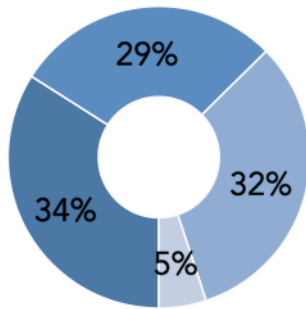

FACULTY AT A GLANCE 2020–21

Faculty Population
 by status

■ Full Time (329) ■ Part Time (559)

New Hires
 for AY2020-21

■ Full Time (1) ■ Part Time (33)

Years of Service
 avg. in years

Full Time Part Time

Faculty Population
 by rank